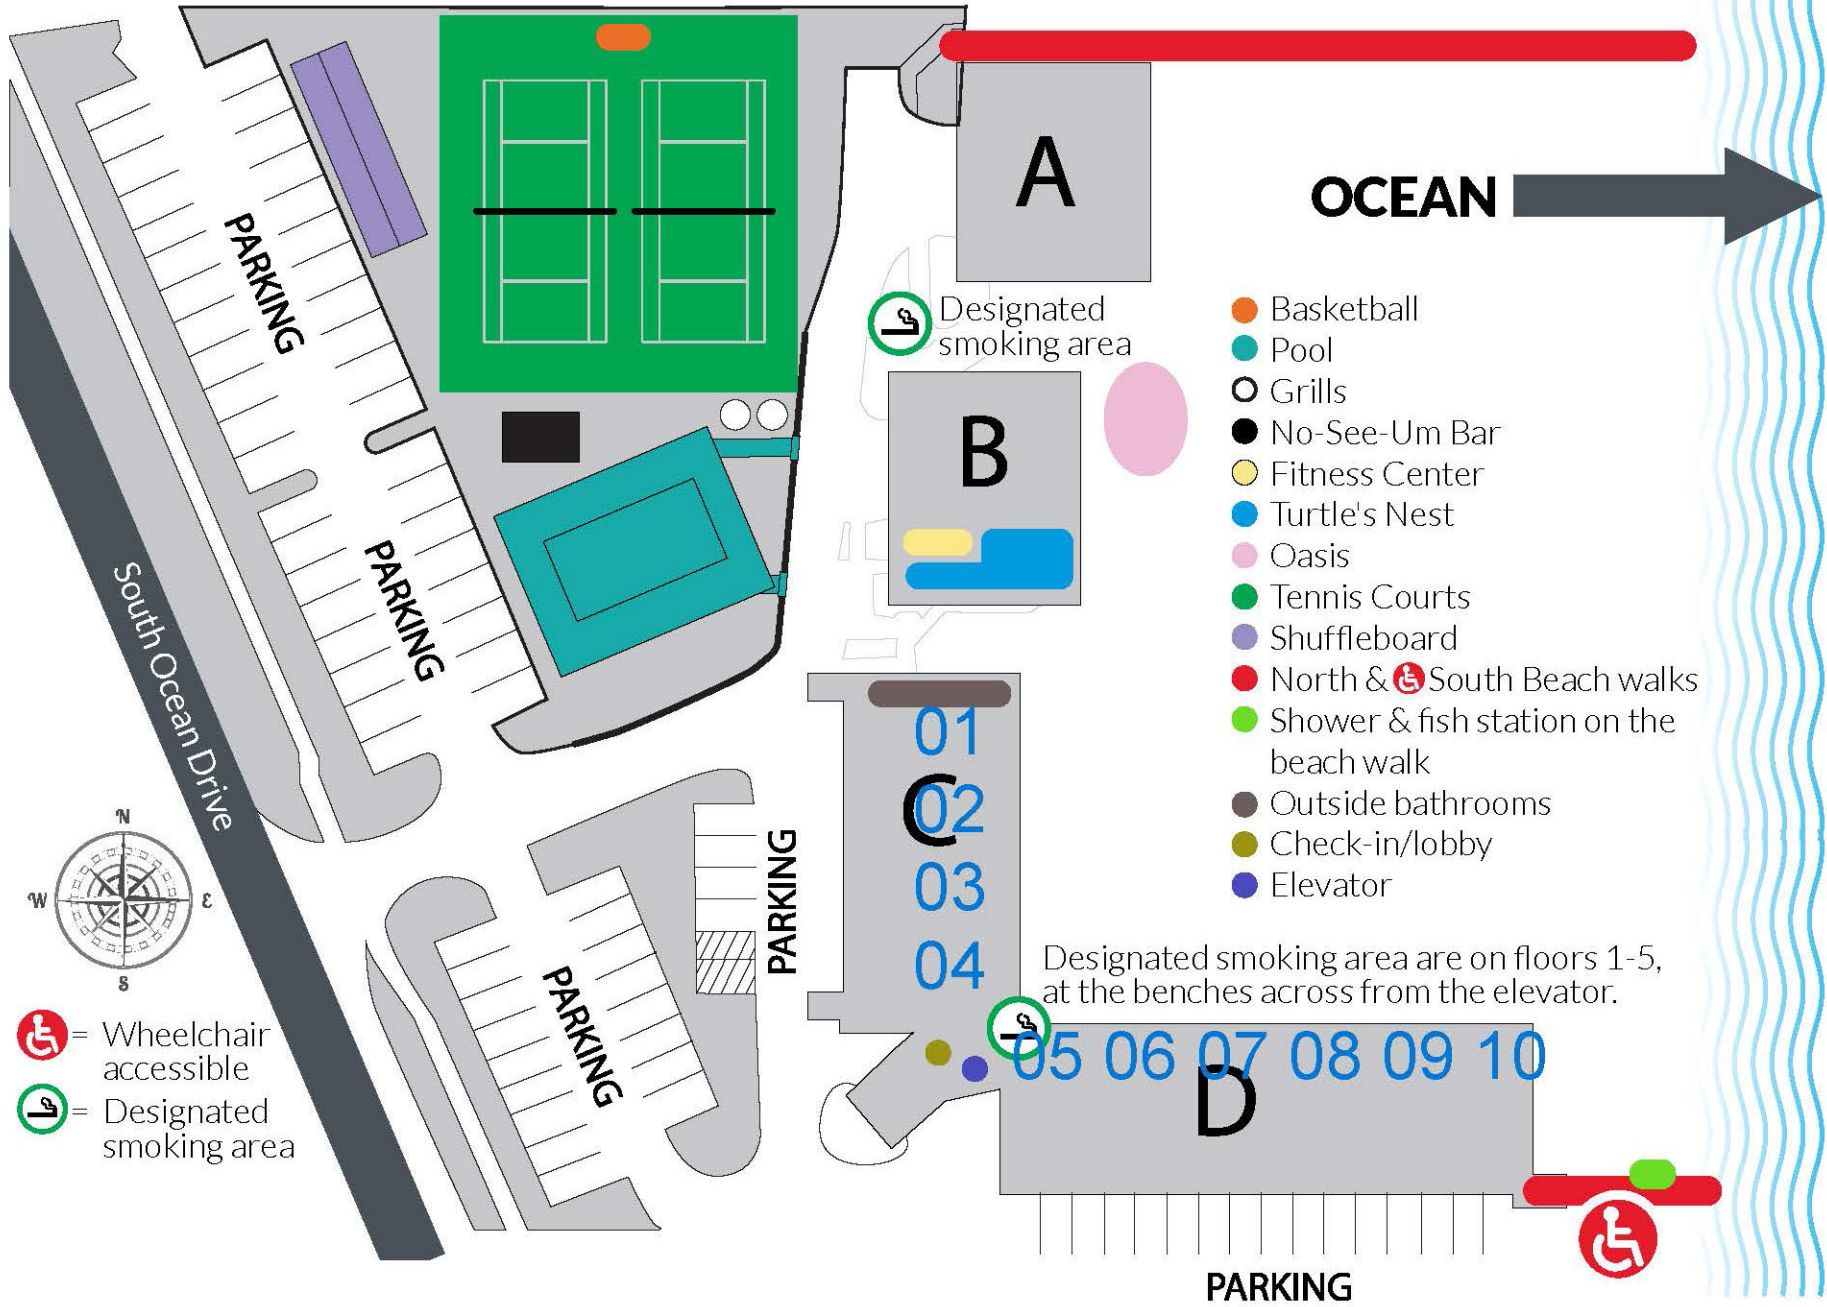

# Turtle Reef Club Map

HUTCHINSON ISLAND  
FLORIDA

**OCEAN** →

- Basketball
- Pool
- Grills
- No-See-Um Bar
- Fitness Center
- Turtle's Nest
- Oasis
- Tennis Courts
- Shuffleboard
- North & ♿ South Beach walks
- Shower & fish station on the beach walk
- Outside bathrooms
- Check-in/lobby
- Elevator

Designated smoking areas are on floors 1-5, at the benches across from the elevator.

- ♿ = Wheelchair accessible
- 🚭 = Designated smoking area

PARKING