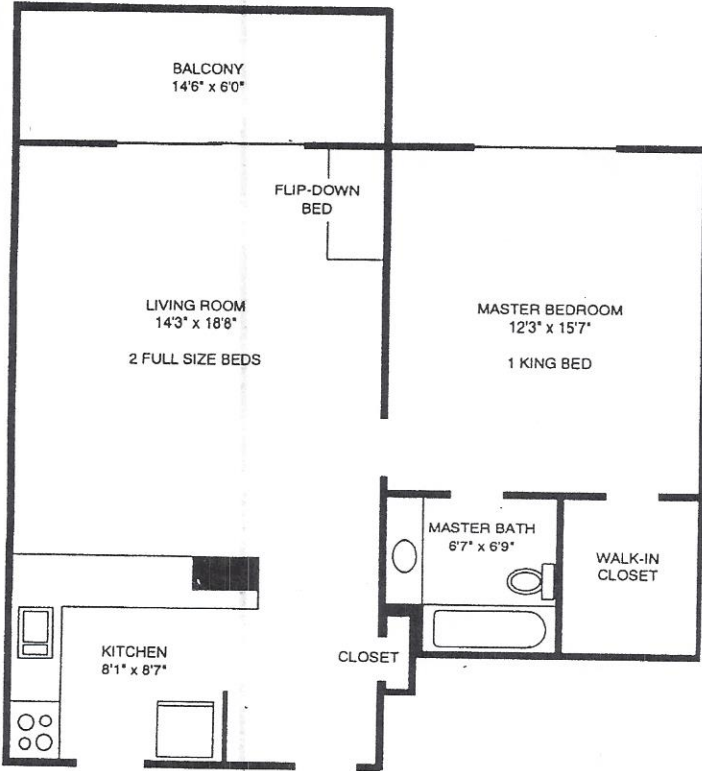

The Suite Life At The Ocean

Fort Lauderdale Beach Resort

731.5 sq. ft.
One Bedroom
One Bath Unit

731.5 sq. ft.
One Bedroom
One and One Half Bath Unit

Corner Unit
705.9
sq. ft.

Studio Unit
190.4 sq. ft.
225 sq. ft.