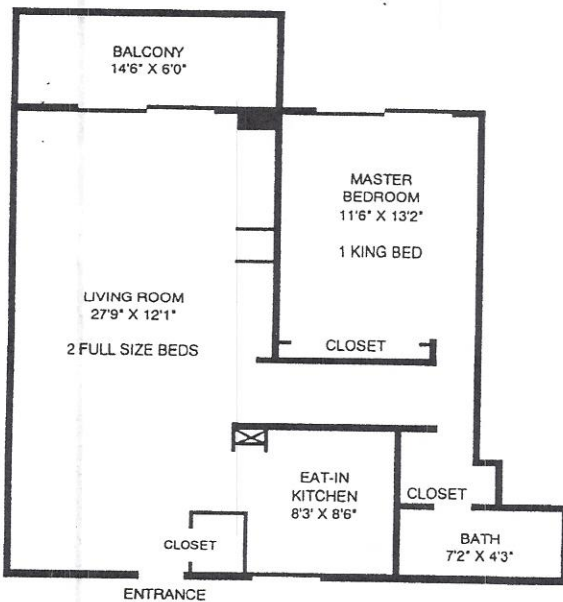

The Suite Life At The Ocean

Fort Lauderdale Beach Resort

731.5 sq. ft.
One Bedroom
One Bath Unit

731.5 sq. ft.
One Bedroom
One and One Half Bath Unit

Corner Unit
705.9
sq. ft.

Studio Unit
190.4 sq. ft.
225 sq. ft.