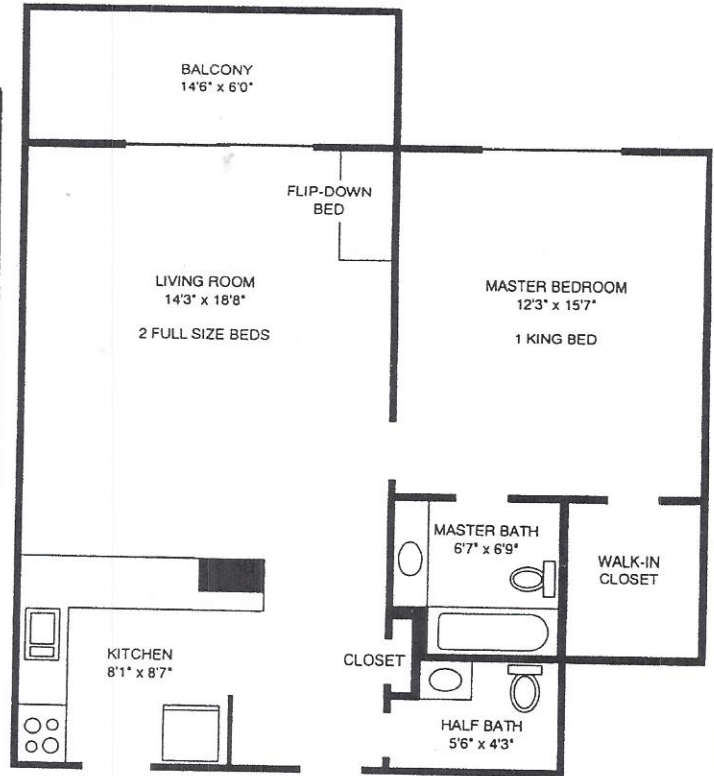

The Suite Life At The Ocean

Fort Lauderdale Beach Resort

731.5 sq. ft.
One Bedroom
One Bath Unit

731.5 sq. ft.
One Bedroom
One and One Half Bath Unit

Corner Unit
705.9
sq. ft.

Studio Unit
190.4 sq. ft.
225 sq. ft.